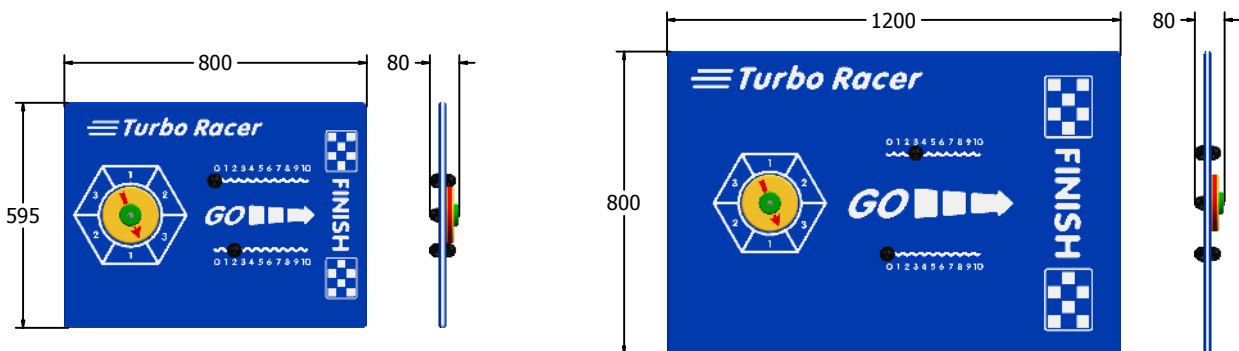

Product Information

Turbo Racer Play Panel

Designed to British & European
Standard BS EN 1176

Supplied as panel only.

FITURBO6

FITURBO3

Age Range: 2+ Years
Largest Part: FITURBO6 - 800x595
Heaviest Part: FITURBO6 - 8.8Kg
Total Weight: FITURBO6 - 8.8Kg
Surfacing : N/A

Minimum Inspection Schedule	
Inspection Type	Inspection Frequency
Visual	Every Month
Functionality	Every Month
Comprehensive	Every 6 Months

Age Range: 2+ Years
Largest Part: FITURBO3 - 1200x800
Heaviest Part: FITURBO3 - 17.2Kg
Total Weight: FITURBO3 - 17.2Kg
Surfacing : N/A

Material: **Design Panel** - High Density Polyethylene (HDPE) with orange peel texture finish, available in 12, 15 & 19mm two colour HDPE

Colour Choices: **Design Panel** - Broad selection available, visit the website below for further details