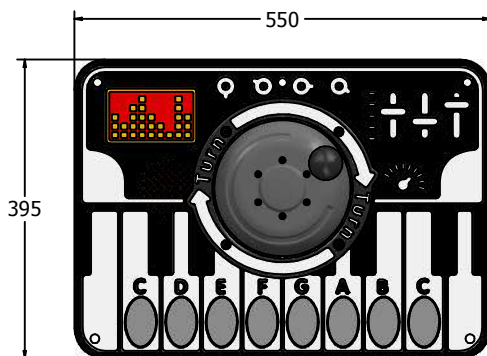

Product Information

FIPTSYNTHINRG - PlayTronic RotoGen Synthesiser Insert

- Supplied as insert only
- Plays 8 Keyboard notes
- User generated power
- Designed to British & European Standard BS EN 1176

Insert can easily be attached to your own panel

Age Range: 2+ Years
 Largest Part: FIPTSYNTHINRG - 550x395x161.3
 Heaviest Part: FIPTSYNTHINRG - 5.5Kg
 Total Weight: FIPTSYNTHINRG - 5.5Kg
 Surfacing : N/A

Minimum Inspection Schedule	
Inspection Type	Inspection Frequency
Visual	Every Month
Functionality	Every Month
Comprehensive	Every 6 Months

Material: **Design Panel** - Two Colour High Density Polyethylene (HDPE) with orange peel texture finish

Colour Choices: **Design Panel** - Broad selection available, visit the website below for further details