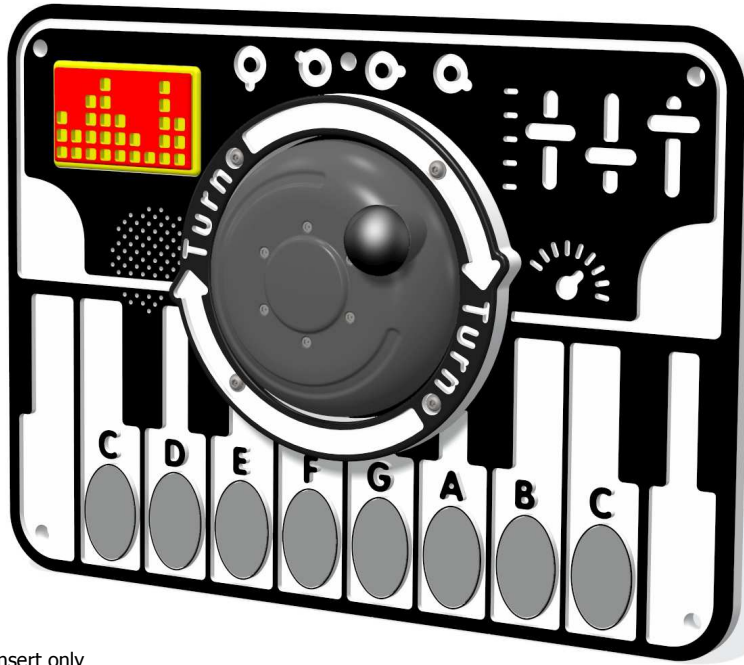

Product Information

FIPTSYNTHINRG - PlayTronic RotoGen Synthesiser Insert

- Supplied as insert only
- Plays 8 Keyboard notes
- User generated power
- Designed to British & European Standard BS EN 1176

Insert can easily be attached to your own panel

Material: **Design Panel** - Two Colour High Density Polyethylene (HDPE) with orange peel texture finish

Colour Choices: **Design Panel** - Broad selection available, visit the website below for further details