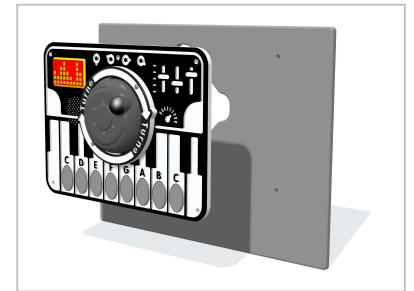

Product Information

FIPTSYNTHINRG - PlayTronic RotoGen Synthesiser Insert

- Supplied as insert only
- Plays 8 Keyboard notes
- User generated power
- Designed to British & European Standard BS EN 1176

Insert can easily be attached to your own panel

Material: **Design Panel** - Two Colour High Density Polyethylene (HDPE) with orange peel texture finish

Colour Choices: **Design Panel** - Broad selection available, visit the website below for further details