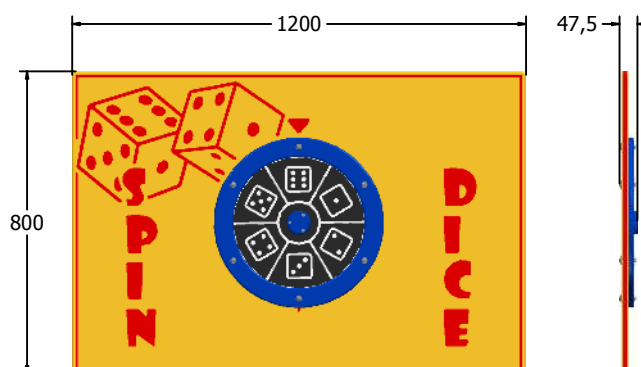

## Spin Dice Play Panel

Designed to British & European  
Standard BS EN 1176

Supplied as panel only.

FISPDI66

FISPDI33

Age Range: 2+ Years  
Largest Part: FISPDI66 - 800x595  
Heaviest Part: FISPDI66 - 11Kg  
Total Weight: FISPDI66 - 11Kg  
Surfacing : N/A

Minimum Inspection Schedule	
Inspection Type	Inspection Frequency
Visual	Every Month
Functionality	Every Month
Comprehensive	Every 6 Months

Age Range: 2+ Years  
Largest Part: FISPDI33 - 1200x800  
Heaviest Part: FISPDI33 - 19.5Kg  
Total Weight: FISPDI33 - 19.5Kg  
Surfacing : N/A