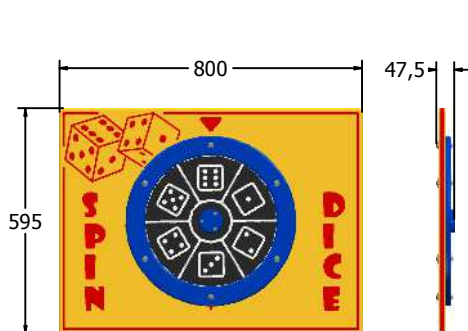

## Spin Dice Play Panel

Designed to British & European  
Standard BS EN 1176

Supplied as panel only.

FISPDI66

FISPDI33

Age Range: 2+ Years  
Largest Part: FISPDI66 - 800x595  
Heaviest Part: FISPDI66 - 11Kg  
Total Weight: FISPDI66 - 11Kg  
Surfacing : N/A

Material: **Design Panel** - High Density Polyethylene (HDPE) with orange peel texture finish, available in 12, 15 & 19mm two colour HDPE

Colour Choices: **Design Panel** - Broad selection available, visit the website below for further details