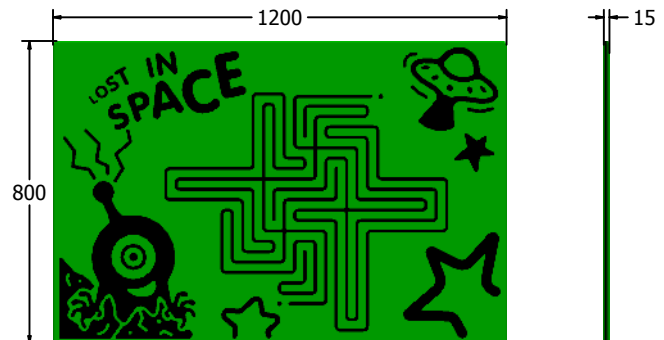

Product Information

Lost In Space Maze Play Panel

Designed to British & European
Standard BS EN 1176

Supplied as panel only.

FISPACEMAZE6

FISPACEMAZE3

Age Range: 2+ Years
Largest Part: FISPACEMAZE6 - 800x595x15
Heaviest Part: FISPACEMAZE6 - 6.5Kg
Total Weight: FISPACEMAZE6 - 6.5Kg
Surfacing : N/A