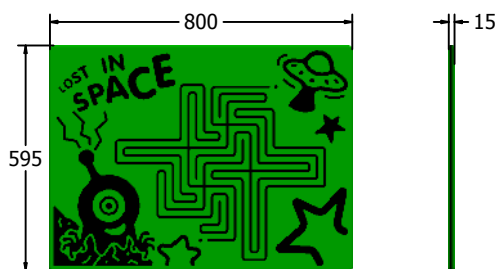

Product Information

Lost In Space Maze Play Panel

Designed to British & European
Standard BS EN 1176

Supplied as panel only.

FISPACEMAZE6

FISPACEMAZE3

Age Range: 2+ Years
Largest Part: FISPACEMAZE6 - 800x595x15
Heaviest Part: FISPACEMAZE6 - 6.5Kg
Total Weight: FISPACEMAZE6 - 6.5Kg
Surfacing : N/A