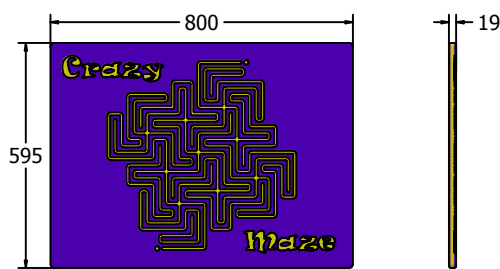

Product Information

Crazy Maze 2 Play Panel

Designed to British & European
Standard BS EN 1176

Supplied as panel only.

FIMAZE26

FIMAZE23

Age Range: 2+ Years
Largest Part: FIMAZE26 - 800x595x19
Heaviest Part: FIMAZE26 - 8.5Kg
Total Weight: FIMAZE26 - 8.5Kg
Surfacing : N/A

Age Range: 2+ Years
Largest Part: FIMAZE23 - 1200x800x19
Heaviest Part: FIMAZE23 - 17Kg
Total Weight: FIMAZE23 - 17Kg
Surfacing : N/A

Material: **Design Panel** - Two Colour High Density Polyethylene (HDPE) with orange peel texture finish