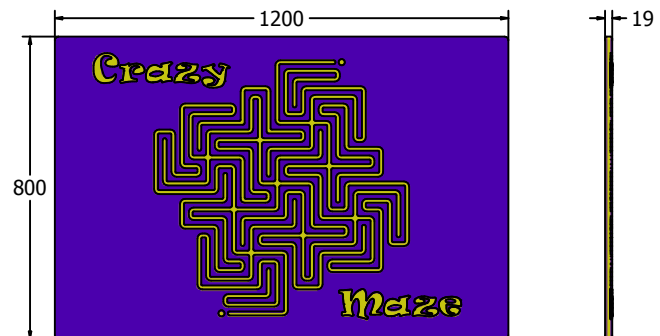

Product Information

Crazy Maze 2 Play Panel

Designed to British & European
Standard BS EN 1176

Supplied as panel only.

FIMAZE26

FIMAZE23

Age Range: 2+ Years
Largest Part: FIMAZE26 - 800x595x19
Heaviest Part: FIMAZE26 - 8.5Kg
Total Weight: FIMAZE26 - 8.5Kg
Surfacing : N/A

Age Range: 2+ Years
Largest Part: FIMAZE23 - 1200x800x19
Heaviest Part: FIMAZE23 - 17Kg
Total Weight: FIMAZE23 - 17Kg
Surfacing : N/A

Material: **Design Panel** - Two Colour High Density Polyethylene (HDPE) with orange peel texture finish