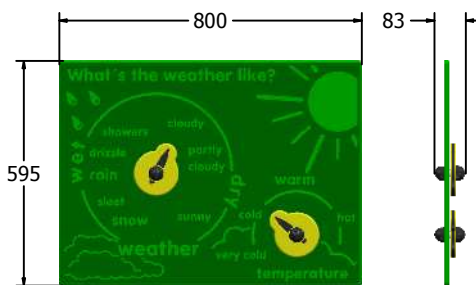

## What's the Weather Like? Play Panel

Designed to British & European  
Standard BS EN 1176

Supplied as panel only.

FIWEATH6-B

FIWEATH3-B

Age Range: 2+ Years  
Largest Part: FIWEATH6-B - 800x595  
Heaviest Part: FIWEATH6-B - 6Kg  
Total Weight: FIWEATH6-B - 6Kg  
Surfacing : N/A

Material: **PCR Panel** - High Density Polyethylene (HDPE) with orange peel texture finish, available in 15mm two colour HDPE

Colour Choices: **PCR Panel** - Broad selection available, visit the website below for further details