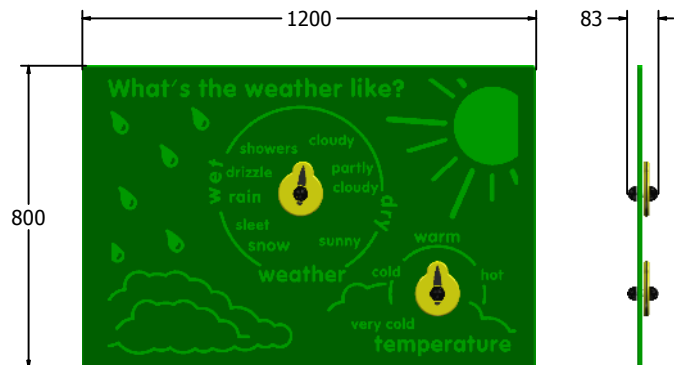

## What's the Weather Like? Play Panel

Designed to British & European  
Standard BS EN 1176

Supplied as panel only.

FIWEATH6-B

FIWEATH3-B

Age Range: 2+ Years  
Largest Part: FIWEATH6-B - 800x595  
Heaviest Part: FIWEATH6-B - 6Kg  
Total Weight: FIWEATH6-B - 6Kg  
Surfacing : N/A

Material: **PCR Panel** - High Density Polyethylene (HDPE) with orange peel texture finish, available in 15mm two colour HDPE

Colour Choices: **PCR Panel** - Broad selection available, visit the website below for further details