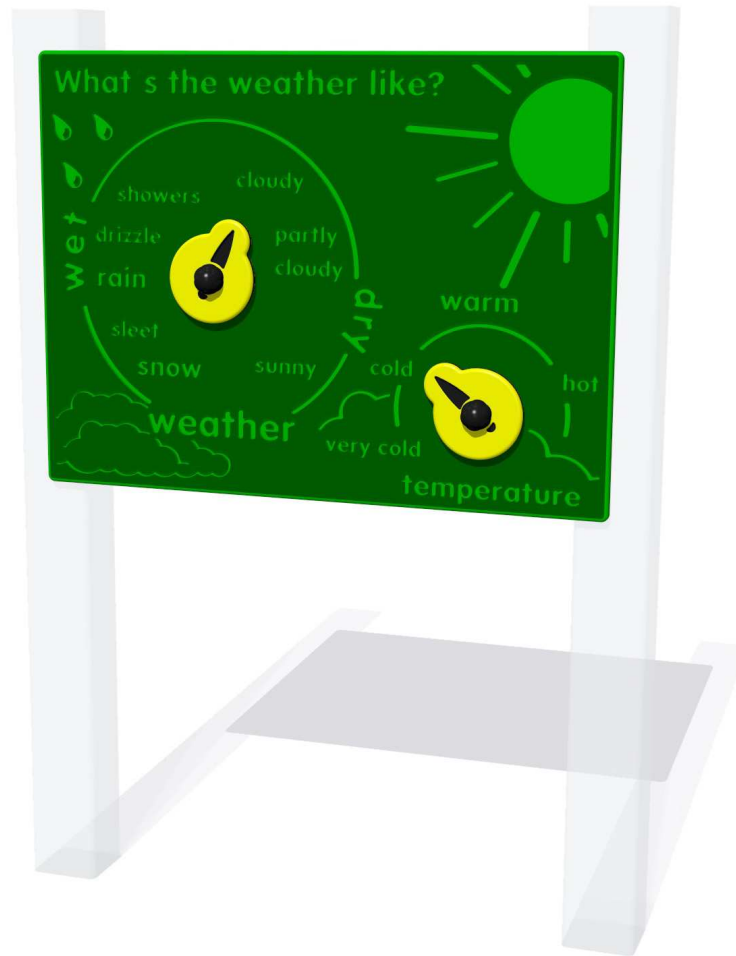

## What's the Weather Like? Play Panel

Designed to British & European  
Standard BS EN 1176

Supplied as panel only.

FIWEATH6-B

FIWEATH3-B

Age Range: 2+ Years  
Largest Part: FIWEATH6-B - 800x595  
Heaviest Part: FIWEATH6-B - 6Kg  
Total Weight: FIWEATH6-B - 6Kg  
Surfacing : N/A

Material: **PCR Panel** - High Density Polyethylene (HDPE) with orange peel texture finish, available in 15mm two colour HDPE

Colour Choices: **PCR Panel** - Broad selection available, visit the website below for further details