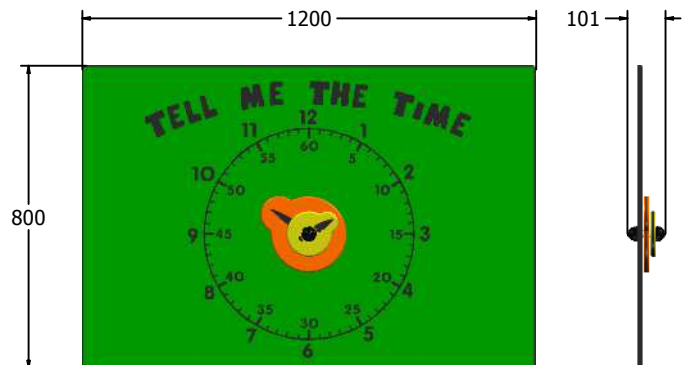

## Tell Me The Time Play Panel

Designed to British & European  
Standard BS EN 1176

Supplied as panel only.

FITIME6-B

FITIME3-B

Age Range: 2+ Years  
Largest Part: FITIME6-B - 800x595  
Heaviest Part: FITIME6-B - 6Kg  
Total Weight: FITIME6-B - 6Kg  
Surfacing : N/A