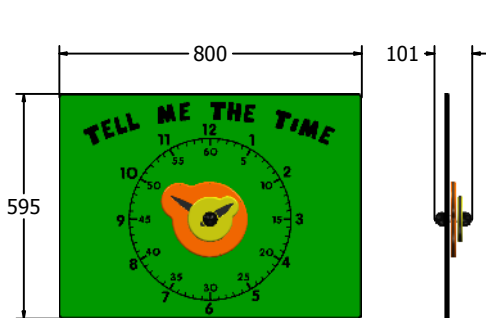

## Tell Me The Time Play Panel

Designed to British & European  
Standard BS EN 1176

Supplied as panel only.

FITIME6-B

FITIME3-B

Age Range: 2+ Years  
Largest Part: FITIME6-B - 800x595  
Heaviest Part: FITIME6-B - 6Kg  
Total Weight: FITIME6-B - 6Kg  
Surfacing : N/A