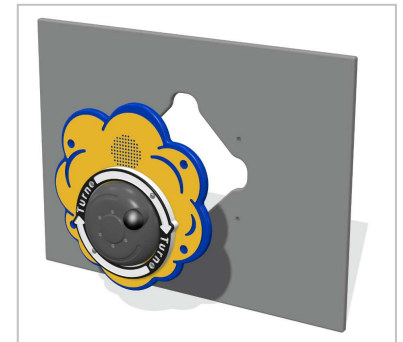

Product Information

FIPTTOONINRG - PlayTronic RotoGen Cartoon Insert

Turn the handle to generate power.
Plays various funny cartoon sounds

- Supplied as insert only
- Auto play upon turning
- User generated power
- Designed to British & European Standard BS EN 1176

Attached insert to your own host panel

Age Range: 2+ Years
Largest Part: 389 x 409 x 160mm
Heaviest Part: 4.6Kg
Total Weight: 4.6Kg
Surfacing : N/A

Minimum Inspection Schedule	
Inspection Type	Inspection Frequency
Visual	Every Month
Functionality	Every Month
Comprehensive	Every 6 Months

Material: **Design Panel** - Two Colour High Density Polyethylene (HDPE) with orange peel texture finish

Colour Choices: **Design Panel** - Broad selection available, visit the website below for further details