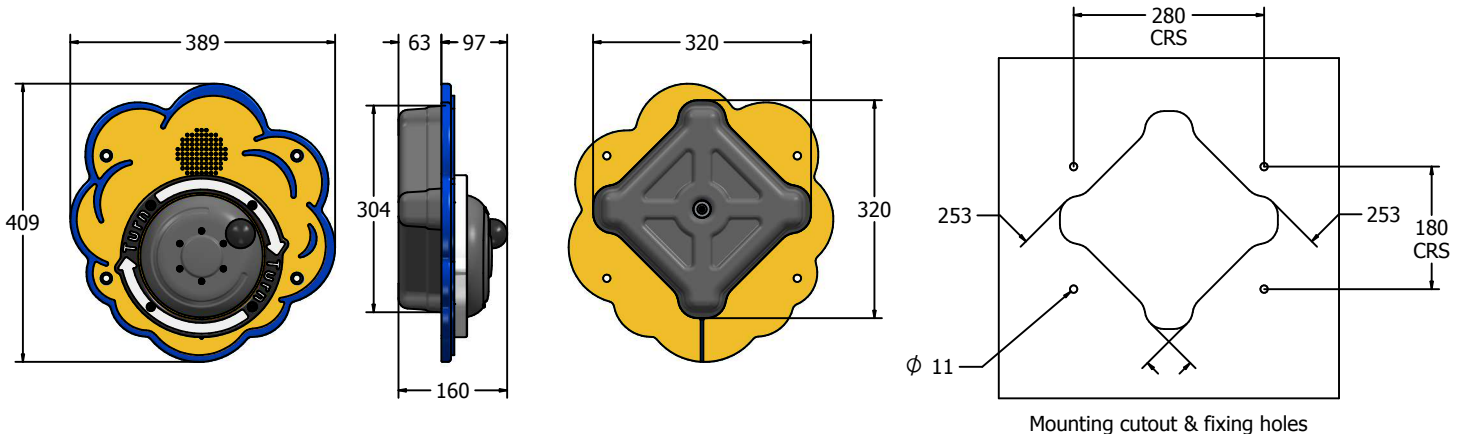

Product Information

FIPTTOONINRG - PlayTronic RotoGen Cartoon Insert

Turn the handle to generate power.
Plays various funny cartoon sounds

- Supplied as insert only
- Auto play upon turning
- User generated power
- Designed to British & European Standard BS EN 1176

Attached insert to your own host panel

Age Range: 2+ Years
Largest Part: 389 x 409 x 160mm
Heaviest Part: 4.6Kg
Total Weight: 4.6Kg
Surfacing : N/A

Minimum Inspection Schedule	
Inspection Type	Inspection Frequency
Visual	Every Month
Functionality	Every Month
Comprehensive	Every 6 Months

Material: **Design Panel** - Two Colour High Density Polyethylene (HDPE) with orange peel texture finish

Colour Choices: **Design Panel** - Broad selection available, visit the website below for further details