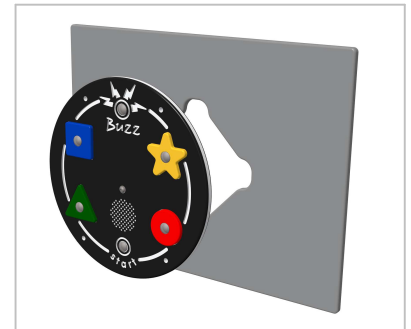

Product Information

FIPTCSVOXIN-B - PlayTronic Colours & Shapes Vox Reactions Insert

Randomly generated instructions to test reactions

- Supplied as insert only
- Sound based reactions game
- Battery po
- Designed to British & European Standard BS EN 1176

Insert can be easily attached to your own panel

Cutout required in host panel

	FIPTCSVOXIN-B
Age Range:	2+ Years
Largest Part:	445 x 445 x 89,4
Total Weight:	4Kg

Inspection Schedule	Inspection Frequency
Visual	Every Month
Functionality	Every Month
Comprehensive	Every 6 Months

Material: **Design Panel** - Two Colour High Density Polyethylene (HDPE) with orange peel texture finish

Colour Choices: **Design Panel** - Broad selection available, visit the website below for further details