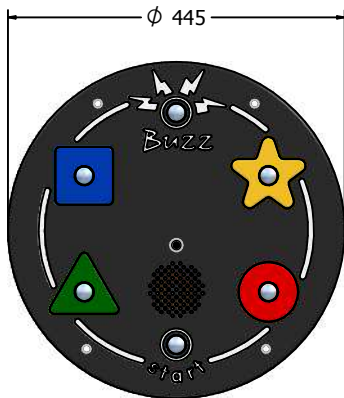

Product Information

FIPTCSVOXIN-B - PlayTronic Colours & Shapes Vox Reactions Insert

Randomly generated instructions to test reactions

- Supplied as insert only
- Sound based reactions game
- Battery po
- Designed to British & European Standard BS EN 1176

Insert can be easily attached to your own panel

Cutout required in host panel

	FIPTCSVOXIN-B
Age Range:	2+ Years
Largest Part:	445 x 445 x 89,4
Total Weight:	4Kg

Inspection Schedule	Inspection Frequency
Visual	Every Month
Functionality	Every Month
Comprehensive	Every 6 Months

Material: **Design Panel** - Two Colour High Density Polyethylene (HDPE) with orange peel texture finish

Colour Choices: **Design Panel** - Broad selection available, visit the website below for further details