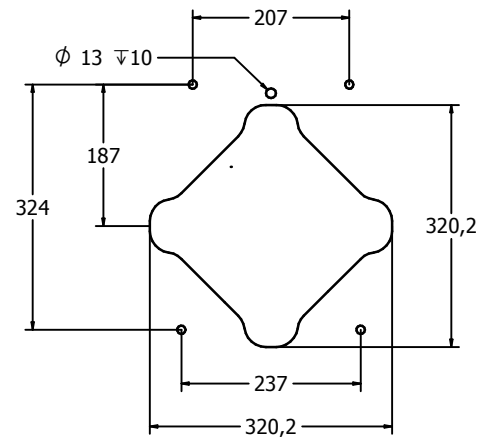

Insert can be easily attached to your own panel

Cutout required in host panel

	FIPTCSVOXIN-B
Age Range:	2+ Years
Largest Part:	445 x 445 x 89,4
Total Weight:	4Kg

Inspection Schedule	Inspection Frequency
Visual	Every Month
Functionality	Every Month
Comprehensive	Every 6 Months