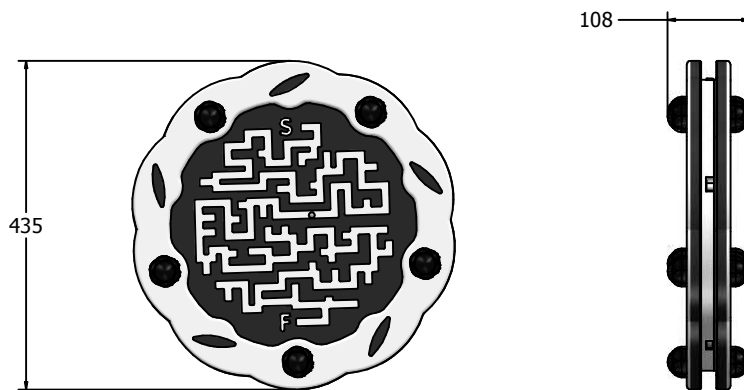

Product Information

FISPMAZEIN-B - Spin Maze Insert

- Supplied as insert only
- Easy assembly to your own panel (maximum thickness of 19mm)
- Designed to British & European Standard BS EN 1176

Insert can be easily attached to your own panel

FISPMAZEIN-B

FISPMAZEIN-B	
Age Range:	2+ Years
Largest Part:	435x108
Total Weight:	5Kg

Inspection Scheduling	Inspection Frequency
Visual	Every Month
Functionality	Every Month
Comprehensive	Every 6 Months

Material: **Design Panel** - High Density Polyethylene (HDPE) with orange peel texture finish, available in 12, 15 & 19mm two colour HDPE

Colour Choices: **Design Panel** - Broad selection available, visit the website below for further details