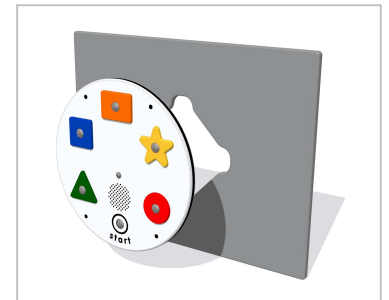

Product Information

FIPTSHREACTIN - PlayTronic Shapes Reactions Insert

Randomly generated instructions to test reactions

- Supplied as insert only
- Sound based reactions game
- Battery powered
- Designed to British & European Standard BS EN 1176

Insert can be easily attached to your own panel

Cutout required in host panel

FIPTSHREACTIN	
Age Range:	2+ Years
Largest Part:	445 x 445 x 87.4
Total Weight:	4Kg

Inspection Schedule	Inspection Frequency
Visual	Every Month
Functionality	Every Month
Comprehensive	Every 6 Months

Material: **Design Panel** - Two Colour High Density Polyethylene (HDPE) with orange peel texture finish

Colour Choices: **Design Panel** - Broad selection available, visit the website below for further details