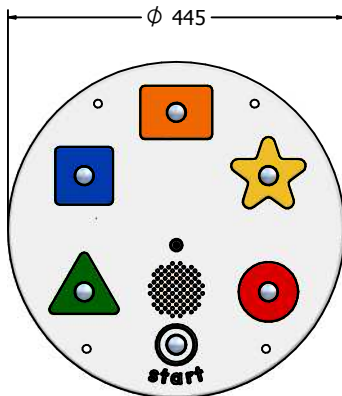

Product Information

FIPTSHREACTIN - PlayTronic Shapes Reactions Insert

Randomly generated instructions to test reactions

- Supplied as insert only
- Sound based reactions game
- Battery powered
- Designed to British & European Standard BS EN 1176

Insert can be easily attached to your own panel

Cutout required in host panel

FIPTSHREACTIN	
Age Range:	2+ Years
Largest Part:	445 x 445 x 87.4
Total Weight:	4Kg

Inspection Schedule	Inspection Frequency
Visual	Every Month
Functionality	Every Month
Comprehensive	Every 6 Months

Material: **Design Panel** - Two Colour High Density Polyethylene (HDPE) with orange peel texture finish

Colour Choices: **Design Panel** - Broad selection available, visit the website below for further details