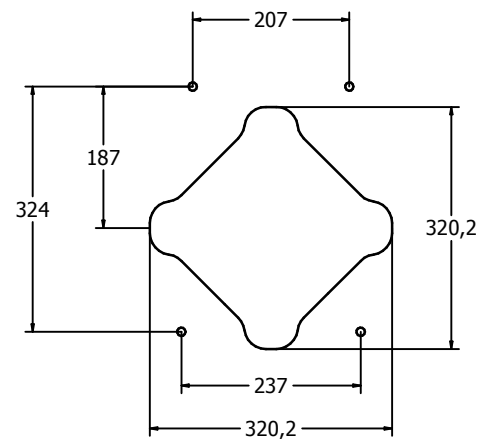

Product Information

FIPTSHREACTIN - PlayTronic Shapes Reactions Insert

Randomly generated instructions to test reactions

- Supplied as insert only
- Sound based reactions game
- Battery powered
- Designed to British & European Standard BS EN 1176

Insert can be easily attached to your own panel

Cutout required in host panel

FIPTSHREACTIN	
Age Range:	2+ Years
Largest Part:	445 x 445 x 87.4
Total Weight:	4Kg

Inspection Schedule	Inspection Frequency
Visual	Every Month
Functionality	Every Month
Comprehensive	Every 6 Months