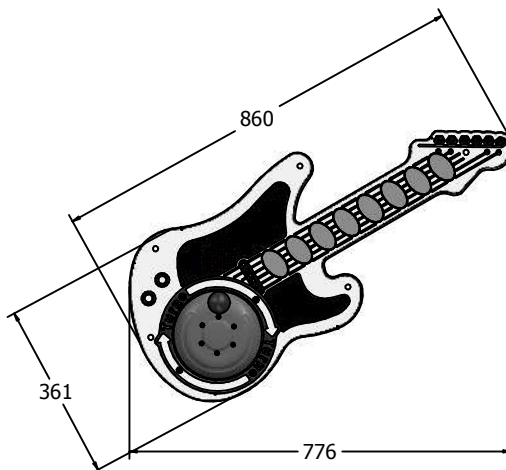

Product Information

FIPTLEADINRG - PlayTronic RotoGen Lead Guitar Insert

- Supplied as insert only
- Plays 8 guitar notes
- User Generated Power
- Designed to British & European Standard BS EN 1176

Insert can be easily attached to your own panel

Age Range: 2+ Years
 Largest Part: FIPTLEADINRG - 361x860x160.5
 Heaviest Part: FIPTLEADINRG - 5.5Kg
 Total Weight: FIPTLEADINRG - 5.5Kg
 Surfacing : N/A

Minimum Inspection Schedule	
Inspection Type	Inspection Frequency
Visual	Every Month
Functionality	Every Month
Comprehensive	Every 6 Months

Material: **Design Panel** - Two Colour High Density Polyethylene (HDPE) with orange peel texture finish

Colour Choices: **Design Panel** - Broad selection available, visit the website below for further details