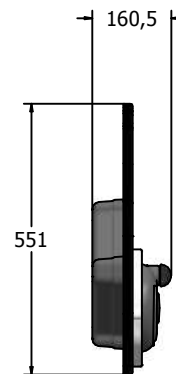

Product Information

FIPTLEADINRG - PlayTronic RotoGen Lead Guitar Insert

- Supplied as insert only
- Plays 8 guitar notes
- User Generated Power
- Designed to British & European Standard BS EN 1176

Insert can be easily attached to your own panel

Age Range: 2+ Years
 Largest Part: FIPTLEADINRG - 361x860x160.5
 Heaviest Part: FIPTLEADINRG - 5.5Kg
 Total Weight: FIPTLEADINRG - 5.5Kg
 Surfacing : N/A

Minimum Inspection Schedule	
Inspection Type	Inspection Frequency
Visual	Every Month
Functionality	Every Month
Comprehensive	Every 6 Months