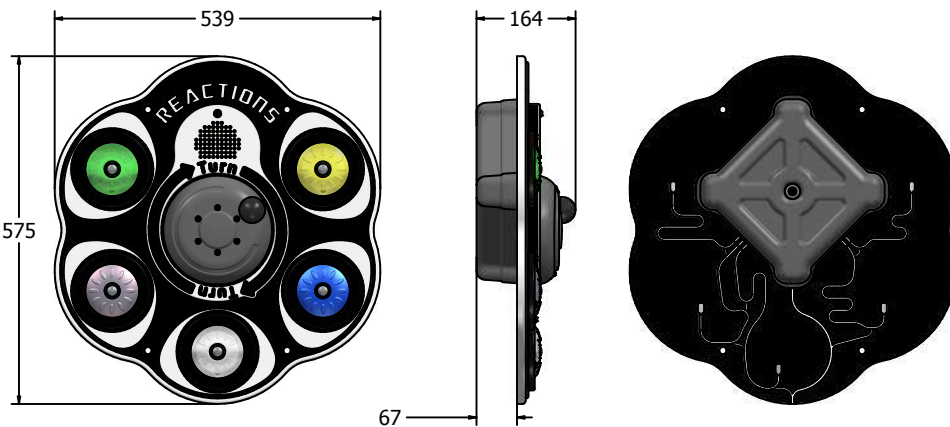

Product Information

FIPTREACTINRG-B - PlayTronic RotoGen Reaction Game Insert

Press the buttons as they illuminate,
How quickly can the user react?

- User generated power
- Score announced at end of game
- Supplied as insert only
- Designed to British & European Standard BS EN 1176

Insert can be easily attached to your own panel

Host Panel Fixing Detail

CAD Template Available

Age Range: 2+ Years
Largest Part: 575 x 539 x 164
Heaviest Part: 7.5Kg
Total Weight: 7.5Kg
Surfacing : N/A

Minimum Inspection Schedule	
Inspection Type	Inspection Frequency
Visual	Every Month
Functionality	Every Month
Comprehensive	Every 6 Months

Material: **Design Panel** - High Density Polyethylene (HDPE) with orange peel texture finish

Colour Choices: **Design Panel** - Broad selection available, visit the website below for further details