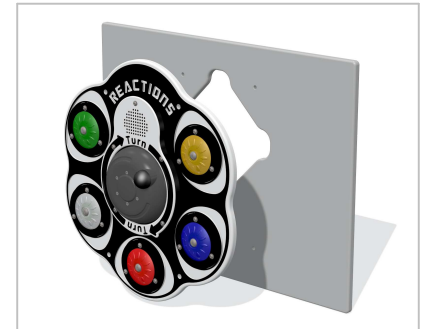

Product Information

FIPTREACTINRG-B - PlayTronic RotoGen Reaction Game Insert

Press the buttons as they illuminate,
How quickly can the user react?

- User generated power
- Score announced at end of game
- Supplied as insert only
- Designed to British & European Standard BS EN 1176

Insert can be easily attached to your own panel

Host Panel Fixing Detail

CAD Template Available

Age Range: 2+ Years
Largest Part: 575 x 539 x 164
Heaviest Part: 7.5Kg
Total Weight: 7.5Kg
Surfacing : N/A

Minimum Inspection Schedule	
Inspection Type	Inspection Frequency
Visual	Every Month
Functionality	Every Month
Comprehensive	Every 6 Months

Material: **Design Panel** - High Density Polyethylene (HDPE) with orange peel texture finish

Colour Choices: **Design Panel** - Broad selection available, visit the website below for further details