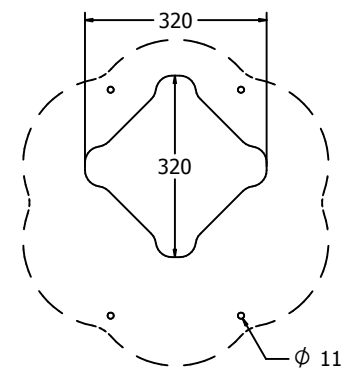

Product Information

FIPTREACTINRG-B - PlayTronic RotoGen Reaction Game Insert

Press the buttons as they illuminate,
How quickly can the user react?

- User generated power
- Score announced at end of game
- Supplied as insert only
- Designed to British & European Standard BS EN 1176

Insert can be easily attached to your own panel

Host Panel Fixing Detail

CAD Template Available

Age Range: 2+ Years
Largest Part: 575 x 539 x 164
Heaviest Part: 7.5Kg
Total Weight: 7.5Kg
Surfacing : N/A

Minimum Inspection Schedule	
Inspection Type	Inspection Frequency
Visual	Every Month
Functionality	Every Month
Comprehensive	Every 6 Months