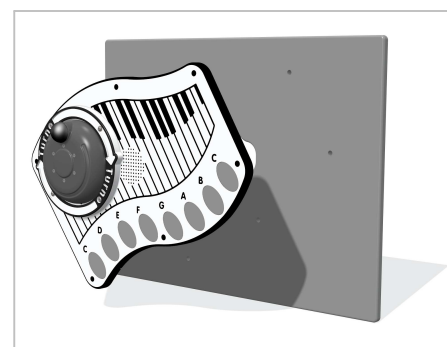

Product Information

FIPTPIANOINRG - Rotogen Piano Insert

- Supplied as insert only
- Plays 8 Piano Sounds
- User Generated Power
- Designed to British & European Standard BS EN 1176

Insert can be easily attached to your own panel

Age Range: 2+ Years
 Largest Part: FIPTPIANOINRG - 487x616x160.5
 Heaviest Part: FIPTPIANOINRG - 5.3Kg
 Total Weight: FIPTPIANOINRG - 5.3Kg
 Surfacing : N/A

Minimum Inspection Schedule	
Inspection Type	Inspection Frequency
Visual	Every Month
Functionality	Every Month
Comprehensive	Every 6 Months

Material: **Design Panel** - Two Colour High Density Polyethylene (HDPE) with orange peel texture finish

Colour Choices: **Design Panel** - Broad selection available, visit the website below for further details