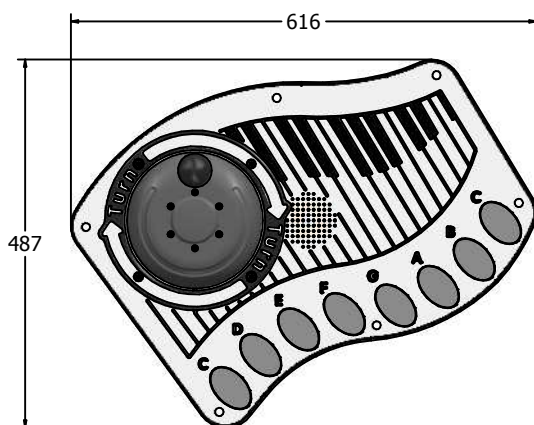

Product Information

FIPTPIANOINRG - Rotogen Piano Insert

- Supplied as insert only
- Plays 8 Piano Sounds
- User Generated Power
- Designed to British & European Standard BS EN 1176

Insert can be easily attached to your own panel

Age Range: 2+ Years
 Largest Part: FIPTPIANOINRG - 487x616x160.5
 Heaviest Part: FIPTPIANOINRG - 5.3Kg
 Total Weight: FIPTPIANOINRG - 5.3Kg
 Surfacing : N/A

Minimum Inspection Schedule	
Inspection Type	Inspection Frequency
Visual	Every Month
Functionality	Every Month
Comprehensive	Every 6 Months

Material: **Design Panel** - Two Colour High Density Polyethylene (HDPE) with orange peel texture finish

Colour Choices: **Design Panel** - Broad selection available, visit the website below for further details