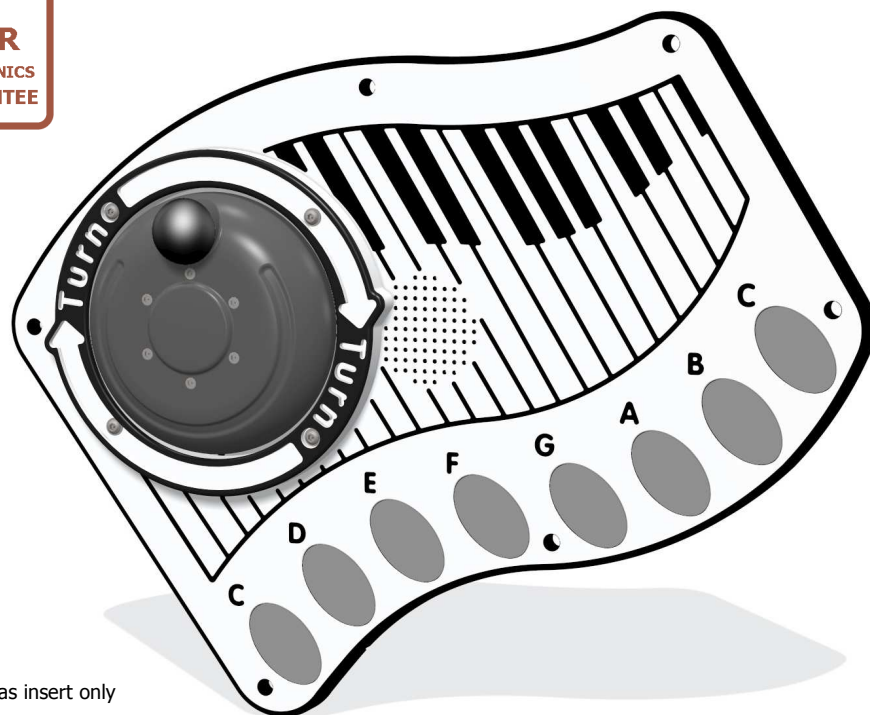

Product Information

FIPTPIANOINRG - Rotogen Piano Insert

- Supplied as insert only
- Plays 8 Piano Sounds
- User Generated Power
- Designed to British & European Standard BS EN 1176

Insert can be easily attached to your own panel

Age Range: 2+ Years
 Largest Part: FIPTPIANOINRG - 487x616x160.5
 Heaviest Part: FIPTPIANOINRG - 5.3Kg
 Total Weight: FIPTPIANOINRG - 5.3Kg
 Surfacing : N/A

Minimum Inspection Schedule	
Inspection Type	Inspection Frequency
Visual	Every Month
Functionality	Every Month
Comprehensive	Every 6 Months

Material: **Design Panel** - Two Colour High Density Polyethylene (HDPE) with orange peel texture finish

Colour Choices: **Design Panel** - Broad selection available, visit the website below for further details