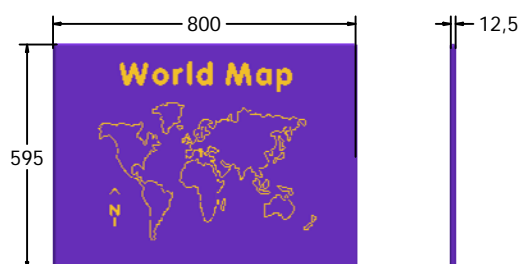

World Map Play Panel

Designed to British & European Standard BS EN 1176

Supplied as panel only

FIWORLD6

FIWORLD3

	FIWORLD6	FIWORLD3
Age Range:	2+ Years	2+ Years
Largest Part:	800x595	1200x800
Total Weight:	6Kg	12Kg