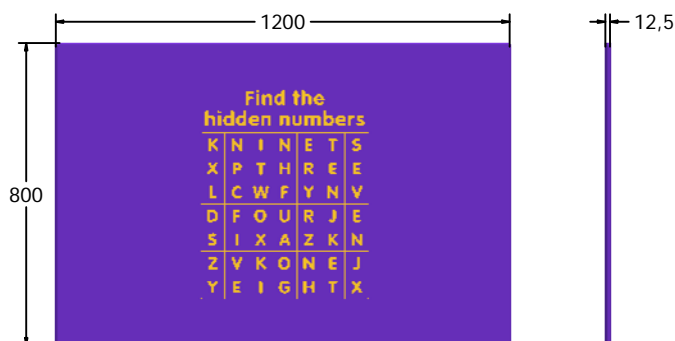

Number Search Play Panel

Designed to British & European Standard BS EN 1176

Supplied as panel only

FINUMSEARCH6

FINUMSEARCH3

	FINUMSEARCH6	FINUMSEARCH3
Age Range:	2+ Years	2+ Years
Largest Part:	800x595	1200x800
Total Weight:	6Kg	12Kg

Inspection Scheduling	Inspection Frequency
Visual	Every Month
Functionality	Every Month
Comprehensive	Every 6 Months

Material: **Design Panel** - High Density Polyethylene (HDPE) with orange peel texture finish available in 12.5, 15 & 19mm