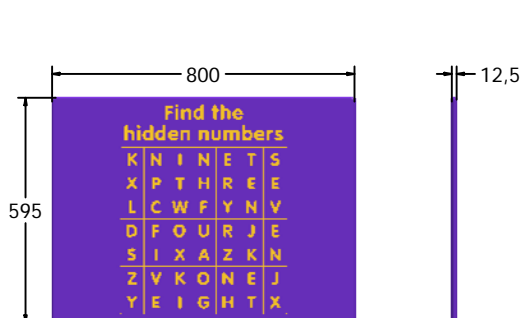

Number Search Play Panel

Designed to British & European Standard BS EN 1176

Supplied as panel only

FINUMSEARCH6

FINUMSEARCH3

	FINUMSEARCH6	FINUMSEARCH3
Age Range:	2+ Years	2+ Years
Largest Part:	800x595	1200x800
Total Weight:	6Kg	12Kg