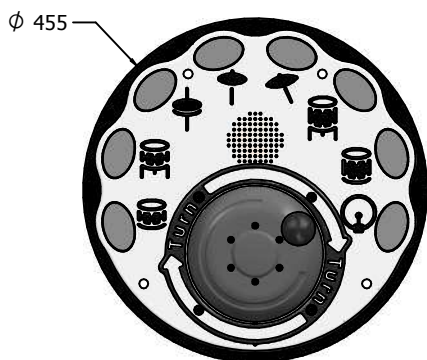

Product Information

FIPTDRUMSINRG - Rotogen Drum Kit Insert

- Supplied as insert only
- Plays 8 Drum Kit Sounds
- User Generated Power
- Designed to British & European Standard BS EN 1176

Insert can be easily attached to your own panel

Age Range: 2+ Years
 Largest Part: FIPTDRUMSINRG - 455x455x161
 Heaviest Part: FIPTDRUMSINRG - 4.9Kg
 Total Weight: FIPTDRUMSINRG - 4.9Kg
 Surfacing : N/A

Minimum Inspection Schedule	
Inspection Type	Inspection Frequency
Visual	Every Month
Functionality	Every Month
Comprehensive	Every 6 Months

Material: **Design Panel** - Two Colour High Density Polyethylene (HDPE) with orange peel texture finish

Colour Choices: **Design Panel** - Broad selection available, visit the website below for further details