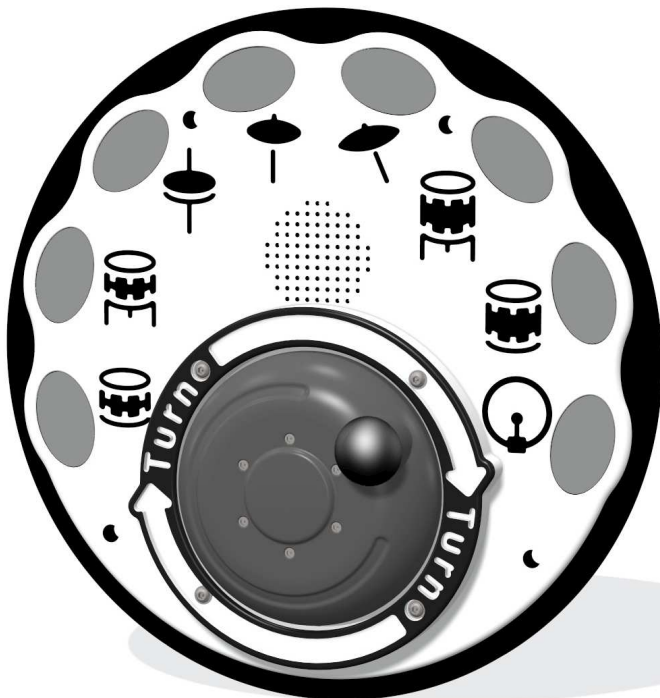

Product Information

FIPTDRUMSINRG - Rotogen Drum Kit Insert

- Supplied as insert only
- Plays 8 Drum Kit Sounds
- User Generated Power
- Designed to British & European Standard BS EN 1176

Insert can be easily attached to your own panel

Age Range: 2+ Years
 Largest Part: FIPTDRUMSINRG - 455x455x161
 Heaviest Part: FIPTDRUMSINRG - 4.9Kg
 Total Weight: FIPTDRUMSINRG - 4.9Kg
 Surfacing : N/A

Minimum Inspection Schedule	
Inspection Type	Inspection Frequency
Visual	Every Month
Functionality	Every Month
Comprehensive	Every 6 Months

Material: **Design Panel** - Two Colour High Density Polyethylene (HDPE) with orange peel texture finish

Colour Choices: **Design Panel** - Broad selection available, visit the website below for further details