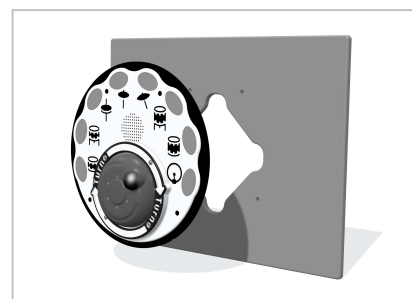

Product Information

FIPTDRUMSINRG - Rotogen Drum Kit Insert

- Supplied as insert only
- Plays 8 Drum Kit Sounds
- User Generated Power
- Designed to British & European Standard BS EN 1176

Insert can be easily attached to your own panel

Age Range: 2+ Years
 Largest Part: FIPTDRUMSINRG - 455x455x161
 Heaviest Part: FIPTDRUMSINRG - 4.9Kg
 Total Weight: FIPTDRUMSINRG - 4.9Kg
 Surfacing : N/A

Minimum Inspection Schedule	
Inspection Type	Inspection Frequency
Visual	Every Month
Functionality	Every Month
Comprehensive	Every 6 Months

Material: **Design Panel** - Two Colour High Density Polyethylene (HDPE) with orange peel texture finish

Colour Choices: **Design Panel** - Broad selection available, visit the website below for further details