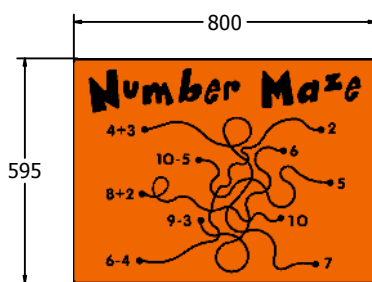

Product Information

Number Maze Play Panel

Designed to British & European
Standard BS EN 1176

Supplied as panel only.

FINUMMAZE6

FINUMMAZE3

Age Range: 2+ Years
Largest Part: FINUMMAZE6 - 800x595
Heaviest Part: FINUMMAZE6 - 6Kg
Total Weight: FINUMMAZE6 - 6Kg
Surfacing : N/A

Age Range: 2+ Years
Largest Part: FINUMMAZE3 - 1200x800
Heaviest Part: FINUMMAZE3 - 12Kg
Total Weight: FINUMMAZE3 - 12Kg
Surfacing : N/A

Material: **XD Panel** - High Density Polyethylene (HDPE) with orange peel texture finish available in 15mm (Recycled Black Core)