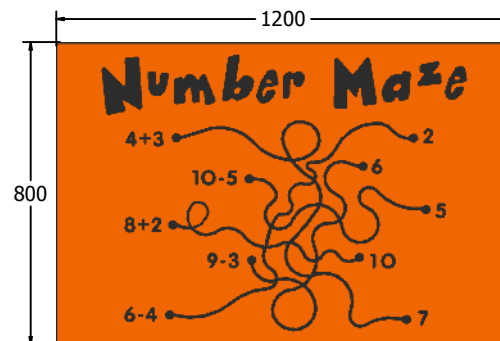

Product Information

Number Maze Play Panel

Designed to British & European
Standard BS EN 1176

Supplied as panel only.

FINUMMAZE6

FINUMMAZE3

Age Range: 2+ Years
Largest Part: FINUMMAZE6 - 800x595
Heaviest Part: FINUMMAZE6 - 6Kg
Total Weight: FINUMMAZE6 - 6Kg
Surfacing : N/A

Age Range: 2+ Years
Largest Part: FINUMMAZE3 - 1200x800
Heaviest Part: FINUMMAZE3 - 12Kg
Total Weight: FINUMMAZE3 - 12Kg
Surfacing : N/A

Material: **XD Panel** - High Density Polyethylene (HDPE) with orange peel texture finish available in 15mm (Recycled Black Core)