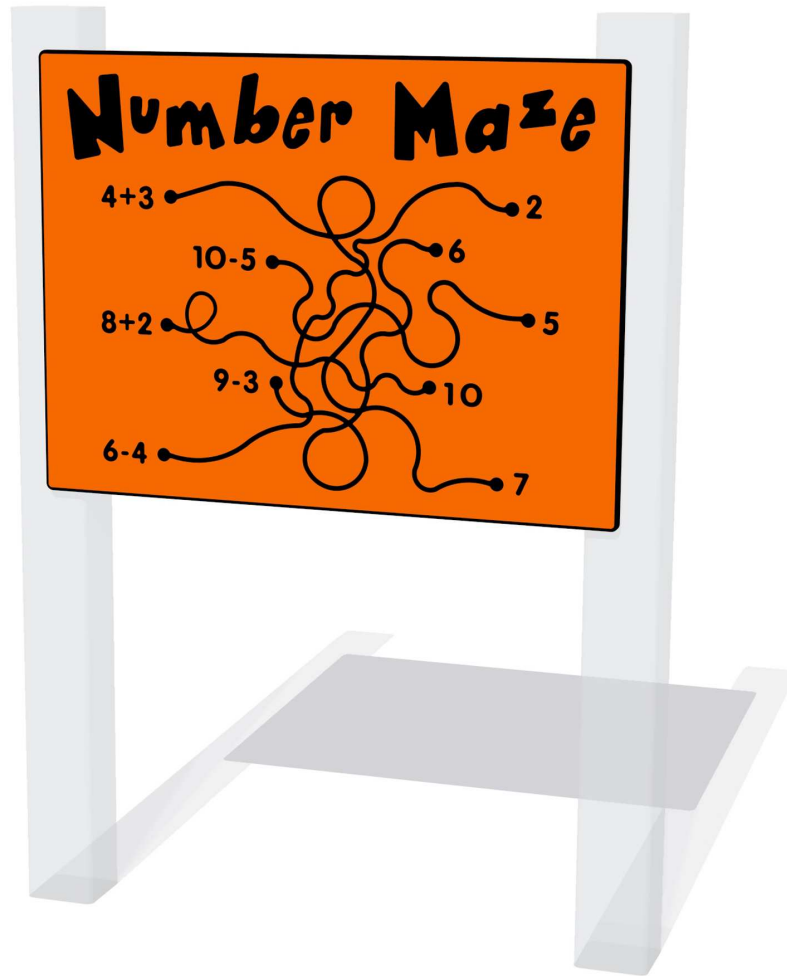

Product Information

Number Maze Play Panel

Designed to British & European
Standard BS EN 1176

Supplied as panel only.

FINUMMAZE6

FINUMMAZE3

Age Range: 2+ Years
Largest Part: FINUMMAZE6 - 800x595
Heaviest Part: FINUMMAZE6 - 6Kg
Total Weight: FINUMMAZE6 - 6Kg
Surfacing : N/A

Age Range: 2+ Years
Largest Part: FINUMMAZE3 - 1200x800
Heaviest Part: FINUMMAZE3 - 12Kg
Total Weight: FINUMMAZE3 - 12Kg
Surfacing : N/A

Material: **XD Panel** - High Density Polyethylene (HDPE) with orange peel texture finish available in 15mm (Recycled Black Core)