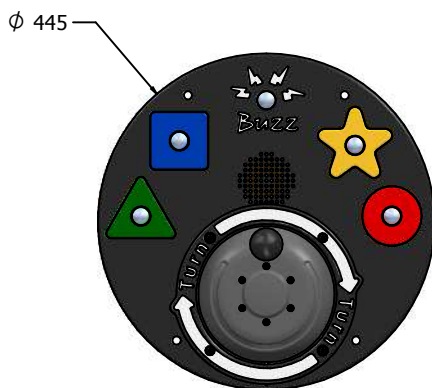

Product Information

FIPTCSVOXINRG - RotoGen Colours & Shapes Vox Reactions Insert

Randomly generated instructions to test reactions

- Supplied as insert only
- Sound based reactions game
- User-generated power
- Designed to British & European Standard BS EN 1176

Insert can be easily attached to your own panel

Cutout required in host panel

	FIPTCSVOXINRG
Age Range:	2+ Years
Largest Part:	Ø445 x 160
Total Weight:	5.75Kg

Inspection Scheduling	Inspection Frequency
Visual	Every Month
Functionality	Every Month
Comprehensive	Every 6 Months

Material: **Design Panel** - Two Colour High Density Polyethylene (HDPE) with orange peel texture finish

Colour Choices: **Design Panel** - Broad selection available, visit the website below for further details