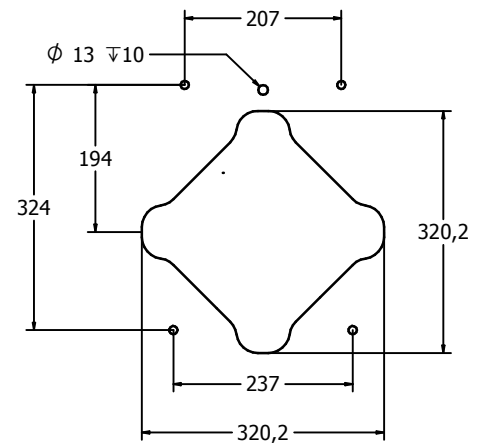

Insert can be easily attached to your own panel

Cutout required in host panel

	FIPTCSVOXINRG
Age Range:	2+ Years
Largest Part:	Ø445 x 160
Total Weight:	5.75Kg

Inspection Scheduling	Inspection Frequency
Visual	Every Month
Functionality	Every Month
Comprehensive	Every 6 Months