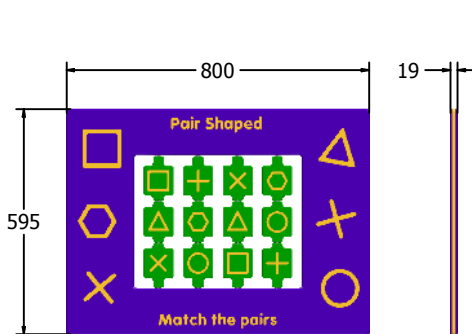

Product Information

Pair Shaped Play Panel

Designed to British & European
Standard BS EN 1176

Supplied as panel only.

FIPAIRSHAPED6-B

FIPAIRSHAPED3-B

Age Range: 2+ Years
Largest Part: FIPAIRSHAPED6-B - 800x595
Heaviest Part: FIPAIRSHAPED6-B - 7.8Kg
Total Weight: FIPAIRSHAPED6-B - 7.8Kg
Surfacing : N/A

Minimum Inspection Schedule	
Inspection Type	Inspection
Visual	Every Month
Functionality	Every Month
Comprehensive	Every 6 Months

Age Range: 2+ Years
Largest Part: FIPAIRSHAPED3-B - 1200x800
Heaviest Part: FIPAIRSHAPED3-B - 16.2Kg
Total Weight: FIPAIRSHAPED3-B - 16.2Kg
Surfacing : N/A

Material: **Design Panel** - High Density Polyethylene (HDPE) with orange peel texture finish, available in 12, 15 & 19mm two colour HDPE

Colour Choices: **Design Panel** - Broad selection available, visit the website below for further details