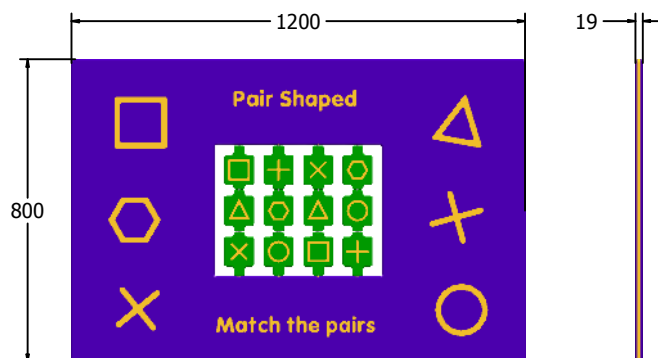

Product Information

Pair Shaped Play Panel

Designed to British & European
Standard BS EN 1176

Supplied as panel only.

FIPAIRSHAPED6-B

FIPAIRSHAPED3-B

Age Range: 2+ Years
Largest Part: FIPAIRSHAPED6-B - 800x595
Heaviest Part: FIPAIRSHAPED6-B - 7.8Kg
Total Weight: FIPAIRSHAPED6-B - 7.8Kg
Surfacing : N/A

Minimum Inspection Schedule	
Inspection Type	Inspection
Visual	Every Month
Functionality	Every Month
Comprehensive	Every 6 Months

Age Range: 2+ Years
Largest Part: FIPAIRSHAPED3-B - 1200x800
Heaviest Part: FIPAIRSHAPED3-B - 16.2Kg
Total Weight: FIPAIRSHAPED3-B - 16.2Kg
Surfacing : N/A

Material: **Design Panel** - High Density Polyethylene (HDPE) with orange peel texture finish, available in 12, 15 & 19mm two colour HDPE

Colour Choices: **Design Panel** - Broad selection available, visit the website below for further details