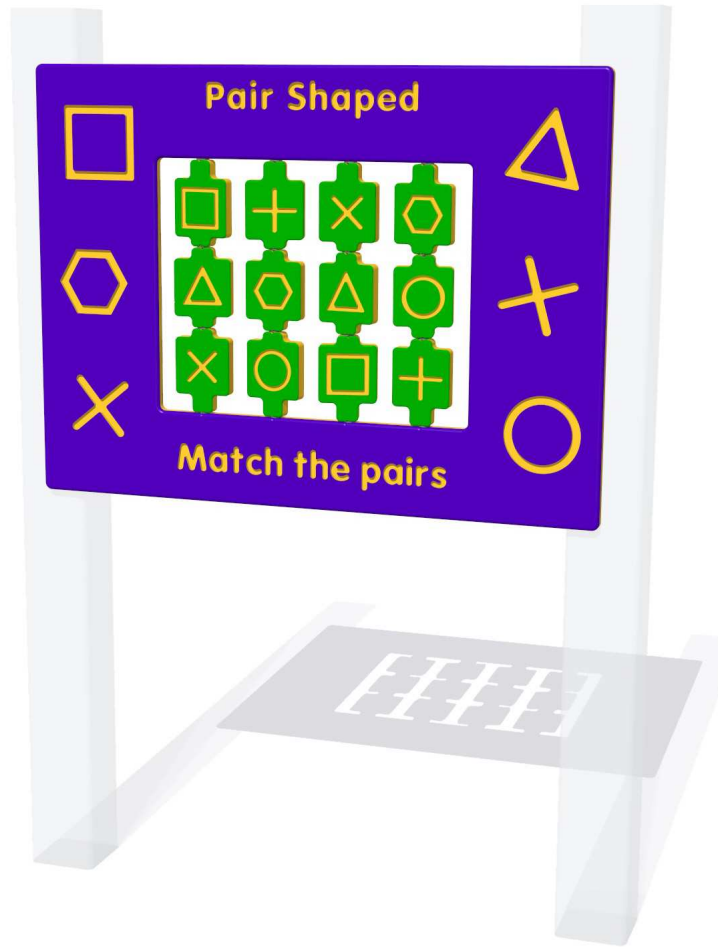

Product Information

Pair Shaped Play Panel

Designed to British & European
Standard BS EN 1176

Supplied as panel only.

FIPAIRSHAPED6-B

FIPAIRSHAPED3-B

Age Range: 2+ Years
Largest Part: FIPAIRSHAPED6-B - 800x595
Heaviest Part: FIPAIRSHAPED6-B - 7.8Kg
Total Weight: FIPAIRSHAPED6-B - 7.8Kg
Surfacing : N/A

Material: **Design Panel** - High Density Polyethylene (HDPE) with orange peel texture finish, available in 12, 15 & 19mm two colour HDPE

Colour Choices: **Design Panel** - Broad selection available, visit the website below for further details