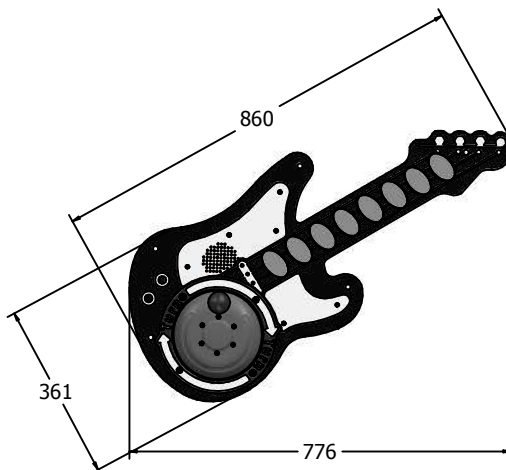

## FIPTBASSINRG - PlayTronic RotoGen Bass Guitar Insert

- Supplied as insert only
- Plays 8 bass guitar notes
- User Generated Power
- Designed to British & European Standard BS EN 1176

Insert can be easily attached to your own panel

Age Range: 2+ Years  
 Largest Part: FIPTBASSINRG - 361x860x160.5  
 Heaviest Part: FIPTBASSINRG - 5.5Kg  
 Total Weight: FIPTBASSINRG - 5.5Kg  
 Surfacing : N/A

Minimum Inspection Schedule	
Inspection Type	Inspection Frequency
Visual	Every Month
Functionality	Every Month
Comprehensive	Every 6 Months

Material: **Design Panel** - Two Colour High Density Polyethylene (HDPE) with orange peel texture finish

Colour Choices: **Design Panel** - Broad selection available, visit the website below for further details