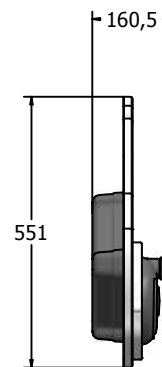

## FIPTBASSINRG - PlayTronic RotoGen Bass Guitar Insert

- Supplied as insert only
- Plays 8 bass guitar notes
- User Generated Power
- Designed to British & European Standard BS EN 1176

Insert can be easily attached to your own panel

Age Range: 2+ Years  
 Largest Part: FIPTBASSINRG - 361x860x160.5  
 Heaviest Part: FIPTBASSINRG - 5.5Kg  
 Total Weight: FIPTBASSINRG - 5.5Kg  
 Surfacing : N/A

Minimum Inspection Schedule	
Inspection Type	Inspection Frequency
Visual	Every Month
Functionality	Every Month
Comprehensive	Every 6 Months