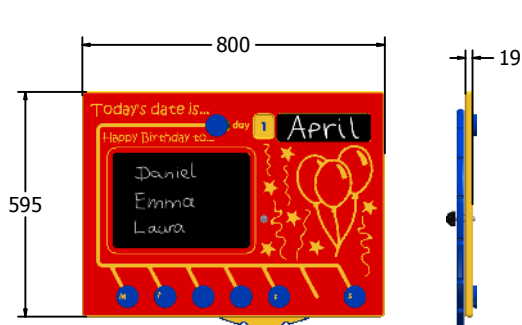

## Todays Date is...NGP Play Panel

Designed to British & European Standard BS EN 1176

Supplied as panel only.

FITODAYSNGP6

FITODAYSNGP3

Age Range: 2+ Years  
Largest Part: FITODAYSNGP6 - 800x595  
Heaviest Part: FITODAYSNGP6 - 6Kg  
Total Weight: FITODAYSNGP6 - 6Kg  
Surfacing : N/A