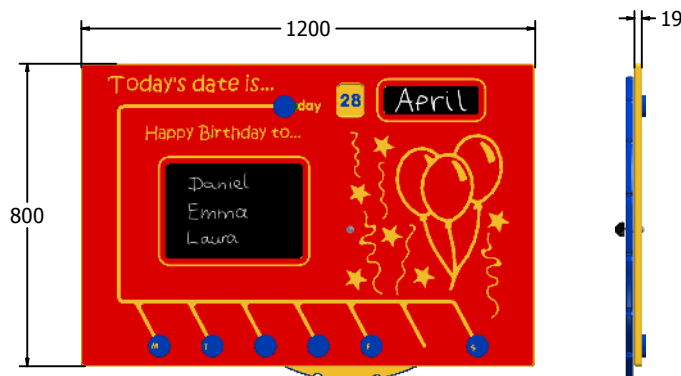

## Todays Date is...NGP Play Panel

Designed to British & European Standard BS EN 1176

Supplied as panel only.

FITODAYSNGP6

FITODAYSNGP3

Age Range: 2+ Years  
Largest Part: FITODAYSNGP6 - 800x595  
Heaviest Part: FITODAYSNGP6 - 6Kg  
Total Weight: FITODAYSNGP6 - 6Kg  
Surfacing : N/A

Minimum Inspection Schedule	
Inspection Type	Inspection Frequency
Visual	Every Month
Functionality	Every Month
Comprehensive	Every 6 Months

Age Range: 2+ Years  
Largest Part: FITODAYSNGP3 - 1200x800  
Heaviest Part: FITODAYSNGP3 - 12Kg  
Total Weight: FITODAYSNGP3 - 12Kg  
Surfacing : N/A