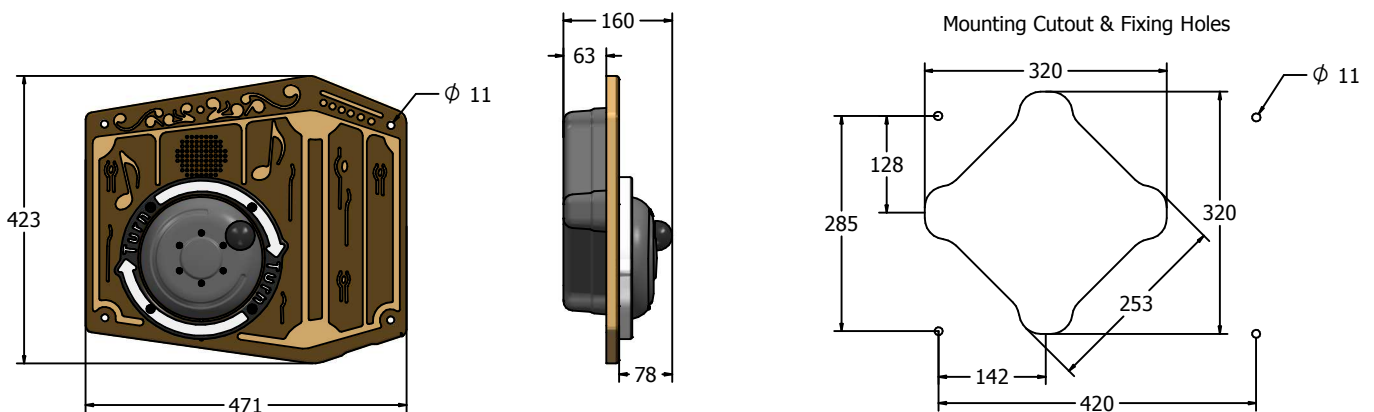

## FIPTMBXINRG - PlayTronic RotoGen Music Box Insert

Turn the handle to generate power.  
Plays quirky funfair organ tunes

Insert can easily be attached to your own host panel

- Supplied as insert only
- Auto play upon turning
- User generated power
- Designed to British & European Standard BS EN 1176

Age Range: 2+ Years  
Largest Part: 471 x 423 x 160mm  
Heaviest Part: 5.7Kg  
Total Weight: 5.7Kg  
Surfacing : N/A

Minimum Inspection Schedule	
Inspection Type	Inspection Frequency
Visual	Every Month
Functionality	Every Month
Comprehensive	Every 6 Months