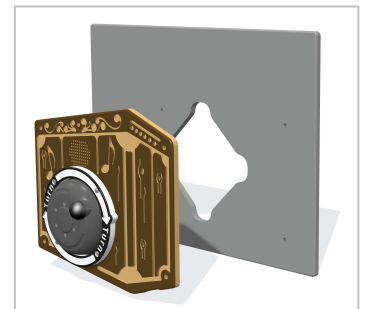

## FIPTMBXINRG - PlayTronic RotoGen Music Box Insert

Turn the handle to generate power.  
Plays quirky funfair organ tunes

Insert can easily be attached to your own host panel

- Supplied as insert only
- Auto play upon turning
- User generated power
- Designed to British & European Standard BS EN 1176

Material: **Design Panel** - Two Colour High Density Polyethylene (HDPE) with orange peel texture finish

Colour Choices: **Design Panel** - Broad selection available, visit the website below for further details