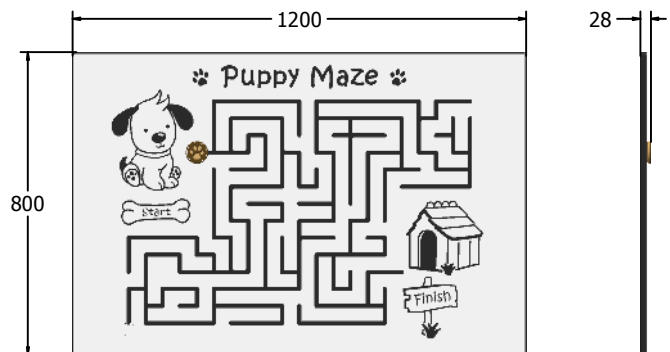

Product Information

Puppy Counter Maze Play Panel

Designed to British & European
Standard BS EN 1176

Supplied as panel only.

FIPUPMAZE6

FIPUPMAZE3

Age Range: 2+ Years
Largest Part: FIPUPMAZE6 - 800x595x28
Heaviest Part: FIPUPMAZE6 - 7.9Kg
Total Weight: FIPUPMAZE6 - 7.9Kg
Surfacing : N/A

Minimum Inspection Schedule	
Inspection Type	Inspection Frequency
Visual	Every Month
Functionality	Every Month
Comprehensive	Every 6 Months

Age Range: 2+ Years
Largest Part: FIPUPMAZE3 - 1200x800x28
Heaviest Part: FIPUPMAZE3 - 16.2Kg
Total Weight: FIPUPMAZE3 - 16.2Kg
Surfacing : N/A