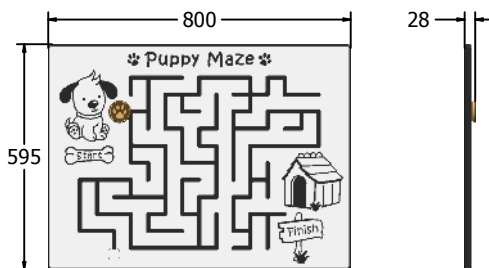

Product Information

Puppy Counter Maze Play Panel

Designed to British & European
Standard BS EN 1176

Supplied as panel only.

FIPUPMAZE6

FIPUPMAZE3

Age Range: 2+ Years
Largest Part: FIPUPMAZE6 - 800x595x28
Heaviest Part: FIPUPMAZE6 - 7.9Kg
Total Weight: FIPUPMAZE6 - 7.9Kg
Surfacing : N/A

Minimum Inspection Schedule	
Inspection Type	Inspection Frequency
Visual	Every Month
Functionality	Every Month
Comprehensive	Every 6 Months

Age Range: 2+ Years
Largest Part: FIPUPMAZE3 - 1200x800x28
Heaviest Part: FIPUPMAZE3 - 16.2Kg
Total Weight: FIPUPMAZE3 - 16.2Kg
Surfacing : N/A