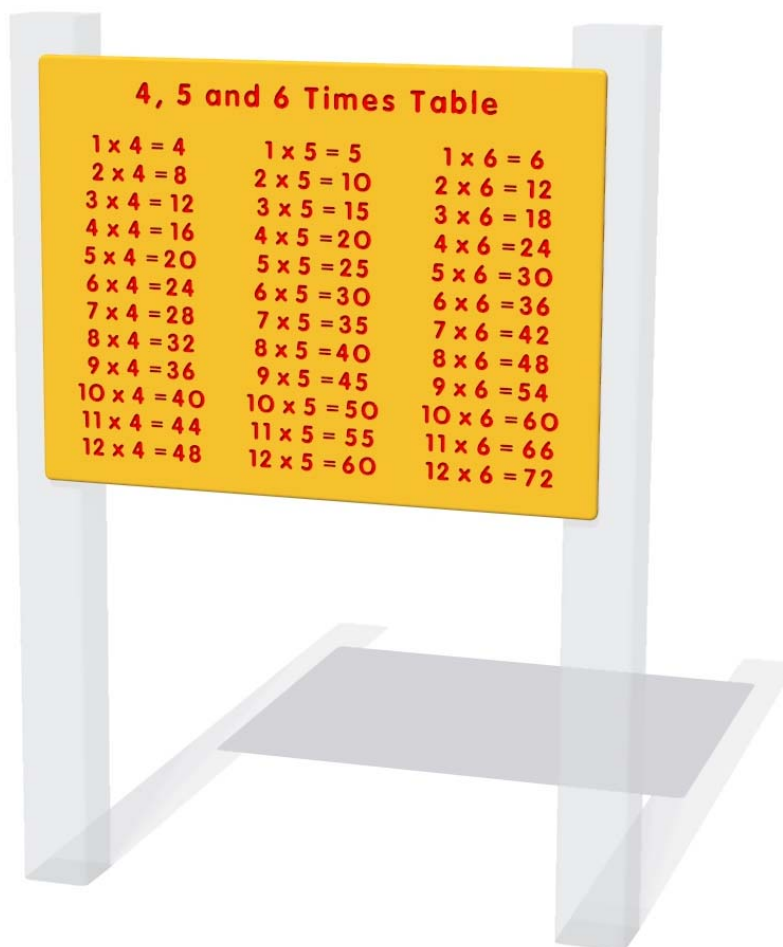

4, 5 & 6 Times Table Play Panel

Designed to British & European Standard BS EN 1176

Supplied as panel only

FITIMESB6

FITIMESB3

	FITIMESB6	FITIMESB3
Age Range:	2+ Years	2+ Years
Largest Part:	800x595	1200x800
Total Weight:	6Kg	12Kg

Inspection Schedule	Inspection Frequency
Visual	Every Month
Functionality	Every Month
Comprehensive	Every 6 Months

Material: **Design Panel** - High Density Polyethylene (HDPE) with orange peel texture finish available in 12.5, 15 & 19mm

Colour Choices: **Design Panel** - Broad selection available, visit the website below for further details