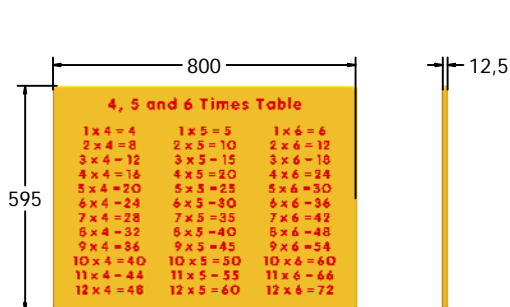

4, 5 & 6 Times Table Play Panel

Designed to British & European Standard BS EN 1176

Supplied as panel only

FITIMESB6

FITIMESB3

	FITIMESB6	FITIMESB3
Age Range:	2+ Years	2+ Years
Largest Part:	800x595	1200x800
Total Weight:	6Kg	12Kg