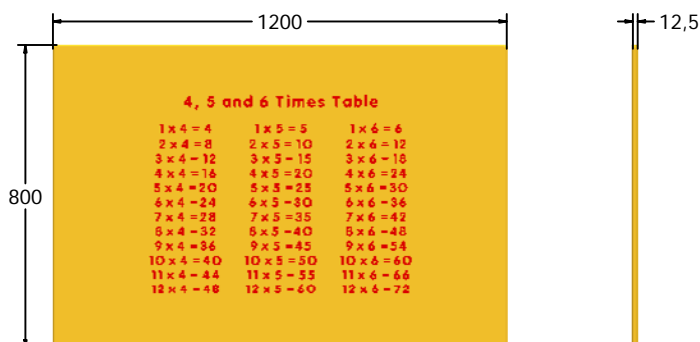

4, 5 & 6 Times Table Play Panel

Designed to British & European Standard BS EN 1176

Supplied as panel only

FITIMESB6

FITIMESB3

	FITIMESB6	FITIMESB3
Age Range:	2+ Years	2+ Years
Largest Part:	800x595	1200x800
Total Weight:	6Kg	12Kg

Inspection Schedule	Inspection Frequency
Visual	Every Month
Functionality	Every Month
Comprehensive	Every 6 Months

Material: **Design Panel** - High Density Polyethylene (HDPE) with orange peel texture finish available in 12.5, 15 & 19mm