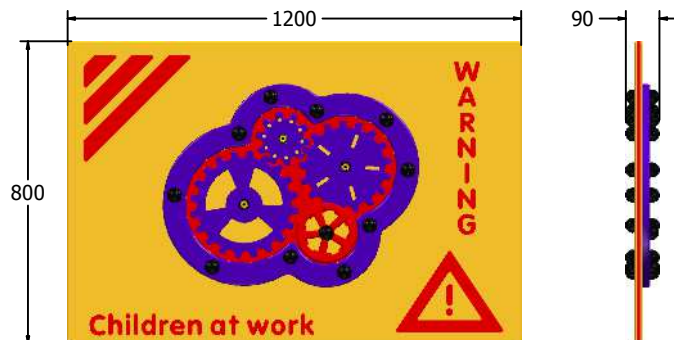

Product Information

Children At Work Cog Play Panel

Designed to British & European
Standard BS EN 1176

Supplied as panel only.

FICOG6-B

FICOG3-B

Age Range: 2+ Years
Largest Part: FICOG6-B - 800x595
Heaviest Part: FICOG6-B - 10.75Kg
Total Weight: FICOG6-B - 10.75Kg
Surfacing : N/A

Minimum Inspection Schedule	
Inspection Type	Inspection Frequency
Visual	Every Month
Functionality	Every Month
Comprehensive	Every 6 Months

Age Range: 2+ Years
Largest Part: FICOG3-B - 1200x800
Heaviest Part: FICOG3-B - 19.3Kg
Total Weight: FICOG3-B - 19.3Kg
Surfacing : N/A