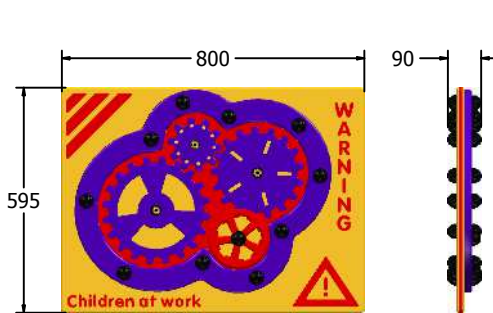

Product Information

Children At Work Cog Play Panel

Designed to British & European
Standard BS EN 1176

Supplied as panel only.

FICOG6-B

FICOG3-B

Age Range: 2+ Years
Largest Part: FICOG6-B - 800x595
Heaviest Part: FICOG6-B - 10.75Kg
Total Weight: FICOG6-B - 10.75Kg
Surfacing : N/A

Minimum Inspection Schedule	
Inspection Type	Inspection Frequency
Visual	Every Month
Functionality	Every Month
Comprehensive	Every 6 Months

Age Range: 2+ Years
Largest Part: FICOG3-B - 1200x800
Heaviest Part: FICOG3-B - 19.3Kg
Total Weight: FICOG3-B - 19.3Kg
Surfacing : N/A

Material: **Design Panel** - High Density Polyethylene (HDPE) with orange peel texture finish, available in 12, 15 & 19mm two colour HDPE

Colour Choices: **Design Panel** - Broad selection available, visit the website below for further details