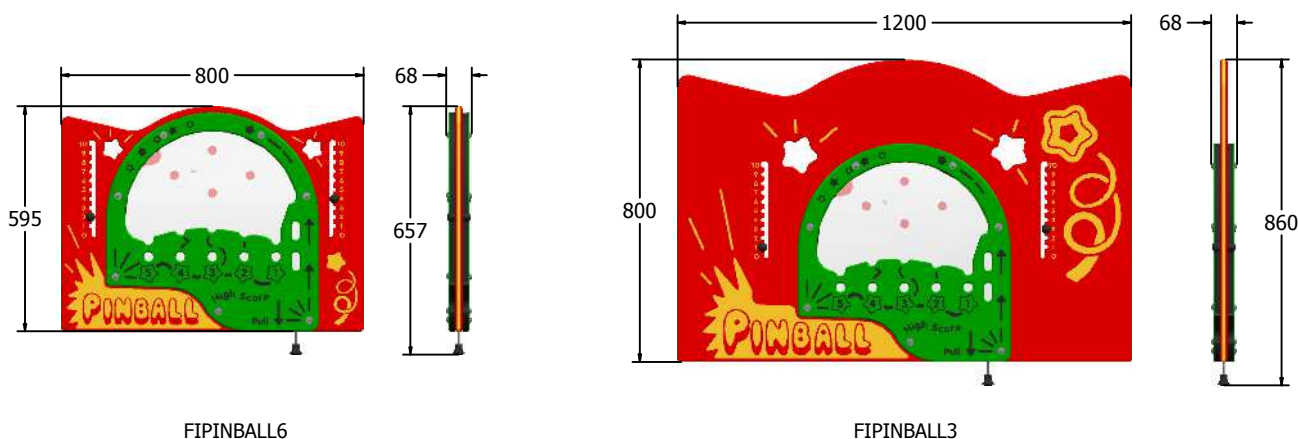

Product Information

Pinball Play Panel

Designed to British & European Standard BS EN 1176

Supplied as panel only.

FIPINBALL6

FIPINBALL3

Age Range: 2+ Years
Largest Part: FIPINBALL6 - 800x595
Heaviest Part: FIPINBALL6 - 13Kg
Total Weight: FIPINBALL6 - 13Kg
Surfacing : N/A

Material: **Design Panel** - High Density Polyethylene (HDPE) with orange peel texture finish, available in 12, 15 & 19mm two colour HDPE

Colour Choices: **Design Panel** - Broad selection available, visit the website below for further details