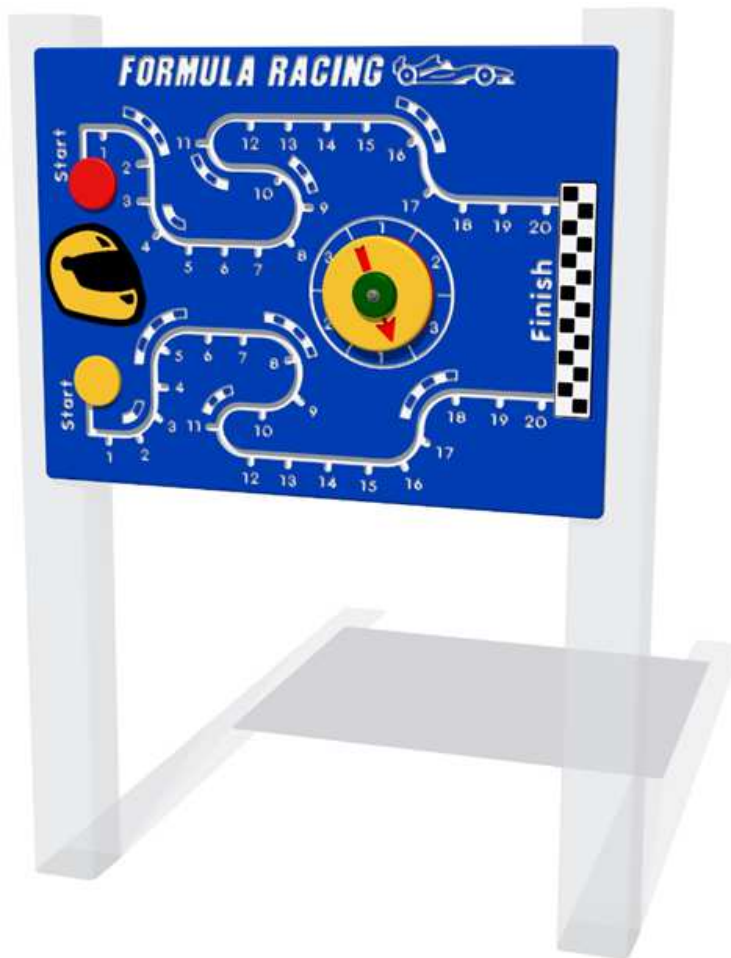

Product Information

Formula Racing Play Panel

Bespoke racing wheel spinner available as an additional extra

Designed to British & European Standard BS EN 1176

Supplied as panel only.

FIFORMULA6

FIFORMULA3

Age Range: 2+ Years
Largest Part: FIFORMULA6: 800x595x80
Heaviest Part: FIFORMULA6: 9Kg
Total Weight: FIFORMULA6: 9Kg
Surfacing: N/A

Minimum Inspection Schedule	
Inspection Type	Inspection Frequency
Visual	Every Month
Functionality	Every Month
Comprehensive	Every 6 Months

Age Range: 2+ Years
Largest Part: FIFORMULA3: 1200x800x80
Heaviest Part: FIFORMULA3: 17.5Kg
Total Weight: FIFORMULA3: 17.5Kg
Surfacing: N/A

Material: **Design Panel** - High Density Polyethylene (HDPE) with orange peel texture finish

Colour Choices: **Design Panel** - Broad selection available, visit the website below for further details