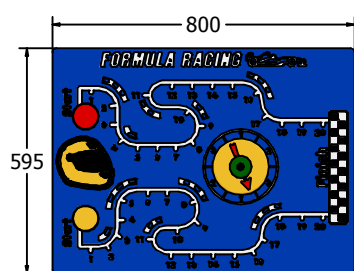

Product Information

Formula Racing Play Panel

Bespoke racing wheel spinner available as an additional extra

Designed to British & European Standard BS EN 1176

Supplied as panel only.

FIFORMULA6

FIFORMULA3

Age Range: 2+ Years
Largest Part: FIFORMULA6: 800x595x80
Heaviest Part: FIFORMULA6: 9Kg
Total Weight: FIFORMULA6: 9Kg
Surfacing: N/A

Minimum Inspection Schedule	
Inspection Type	Inspection Frequency
Visual	Every Month
Functionality	Every Month
Comprehensive	Every 6 Months

Age Range: 2+ Years
Largest Part: FIFORMULA3: 1200x800x80
Heaviest Part: FIFORMULA3: 17.5Kg
Total Weight: FIFORMULA3: 17.5Kg
Surfacing: N/A