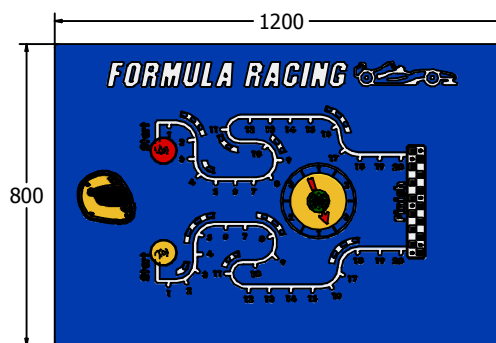

Product Information

Formula Racing Play Panel

Bespoke racing wheel spinner available as an additional extra

Designed to British & European Standard BS EN 1176

Supplied as panel only.

FIFORMULA6

FIFORMULA3

Age Range: 2+ Years
Largest Part: FIFORMULA6: 800x595x80
Heaviest Part: FIFORMULA6: 9Kg
Total Weight: FIFORMULA6: 9Kg
Surfacing: N/A

Minimum Inspection Schedule	
Inspection Type	Inspection Frequency
Visual	Every Month
Functionality	Every Month
Comprehensive	Every 6 Months

Age Range: 2+ Years
Largest Part: FIFORMULA3: 1200x800x80
Heaviest Part: FIFORMULA3: 17.5Kg
Total Weight: FIFORMULA3: 17.5Kg
Surfacing: N/A