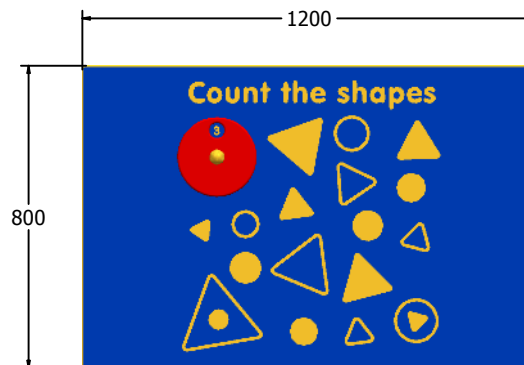

Product Information

Count the Shapes Play Panel

Designed to British & European
Standard BS EN 1176

Supplied as panel only.

FICOUNT6

FICOUNT3

Age Range: 2+ Years
Largest Part: FICOUNT6 - 800x595
Heaviest Part: FICOUNT6 - 6Kg
Total Weight: FICOUNT6 - 6Kg
Surfacing : N/A