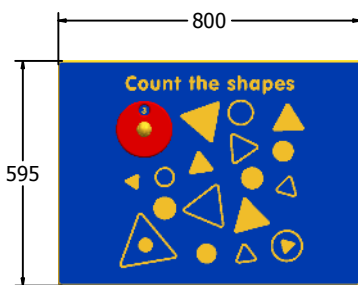

Product Information

Count the Shapes Play Panel

Designed to British & European
Standard BS EN 1176

Supplied as panel only.

FICOUNT6

FICOUNT3

Age Range: 2+ Years
Largest Part: FICOUNT6 - 800x595
Heaviest Part: FICOUNT6 - 6Kg
Total Weight: FICOUNT6 - 6Kg
Surfacing : N/A