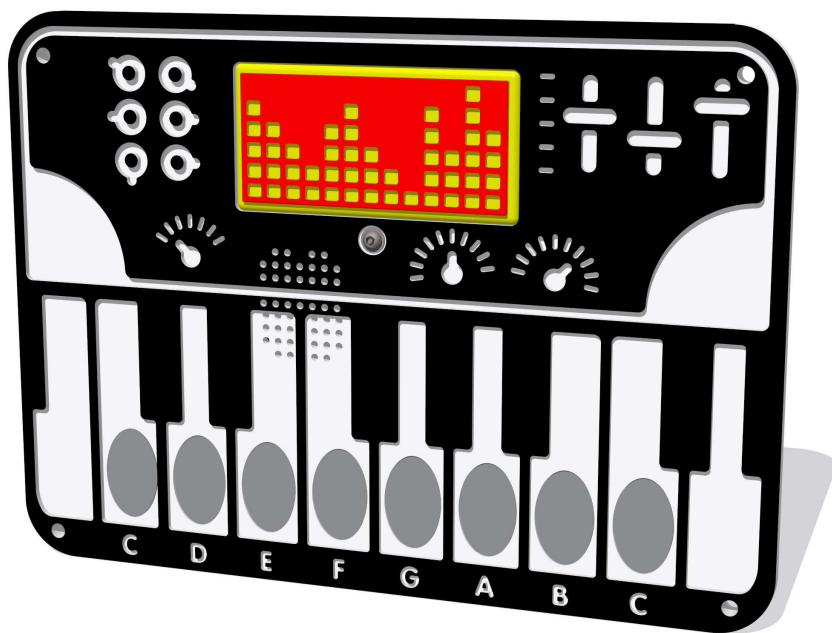

Product Information

FIPTSYNTHIN - PlayTronic Synthesiser Insert

- Supplied as insert only
- Plays 8 Keyboard notes
- Battery powered
- Designed to British & European Standard BS EN 1176

Insert can easily be attached to your own panel

FIPTSYNTHIN

FIPTSYNTHIN	
Age Range:	2+ Years
Largest Part:	550x395x84
Total Weight:	5Kg

Inspection Scheduling	Inspection Frequency
Visual	Every Month
Functionality	Every Month
Comprehensive	Every 6 Months

Material: **Design Panel** - Two Colour High Density Polyethylene (HDPE) with orange peel texture finish

Colour Choices: **Design Panel** - Broad selection available, visit the website below for further details