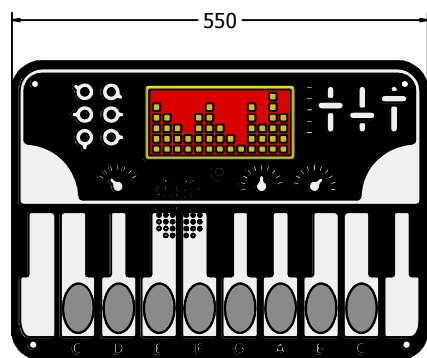

Product Information

FIPTSYNTHIN - PlayTronic Synthesiser Insert

- Supplied as insert only
- Plays 8 Keyboard notes
- Battery powered
- Designed to British & European Standard BS EN 1176

Insert can easily be attached to your own panel

FIPTSYNTHIN

FIPTSYNTHIN	
Age Range:	2+ Years
Largest Part:	550x395x84
Total Weight:	5Kg

Inspection Scheduling	Inspection Frequency
Visual	Every Month
Functionality	Every Month
Comprehensive	Every 6 Months

Material: **Design Panel** - Two Colour High Density Polyethylene (HDPE) with orange peel texture finish

Colour Choices: **Design Panel** - Broad selection available, visit the website below for further details