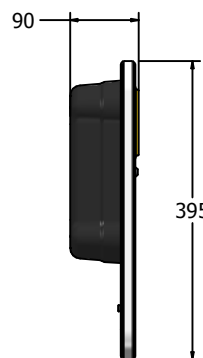

Product Information

FIPTSYNTHIN - PlayTronic Synthesiser Insert

- Supplied as insert only
- Plays 8 Keyboard notes
- Battery powered
- Designed to British & European Standard BS EN 1176

Insert can easily be attached to your own panel

FIPTSYNTHIN

FIPTSYNTHIN	
Age Range:	2+ Years
Largest Part:	550x395x84
Total Weight:	5Kg

Inspection Scheduling	Inspection Frequency
Visual	Every Month
Functionality	Every Month
Comprehensive	Every 6 Months